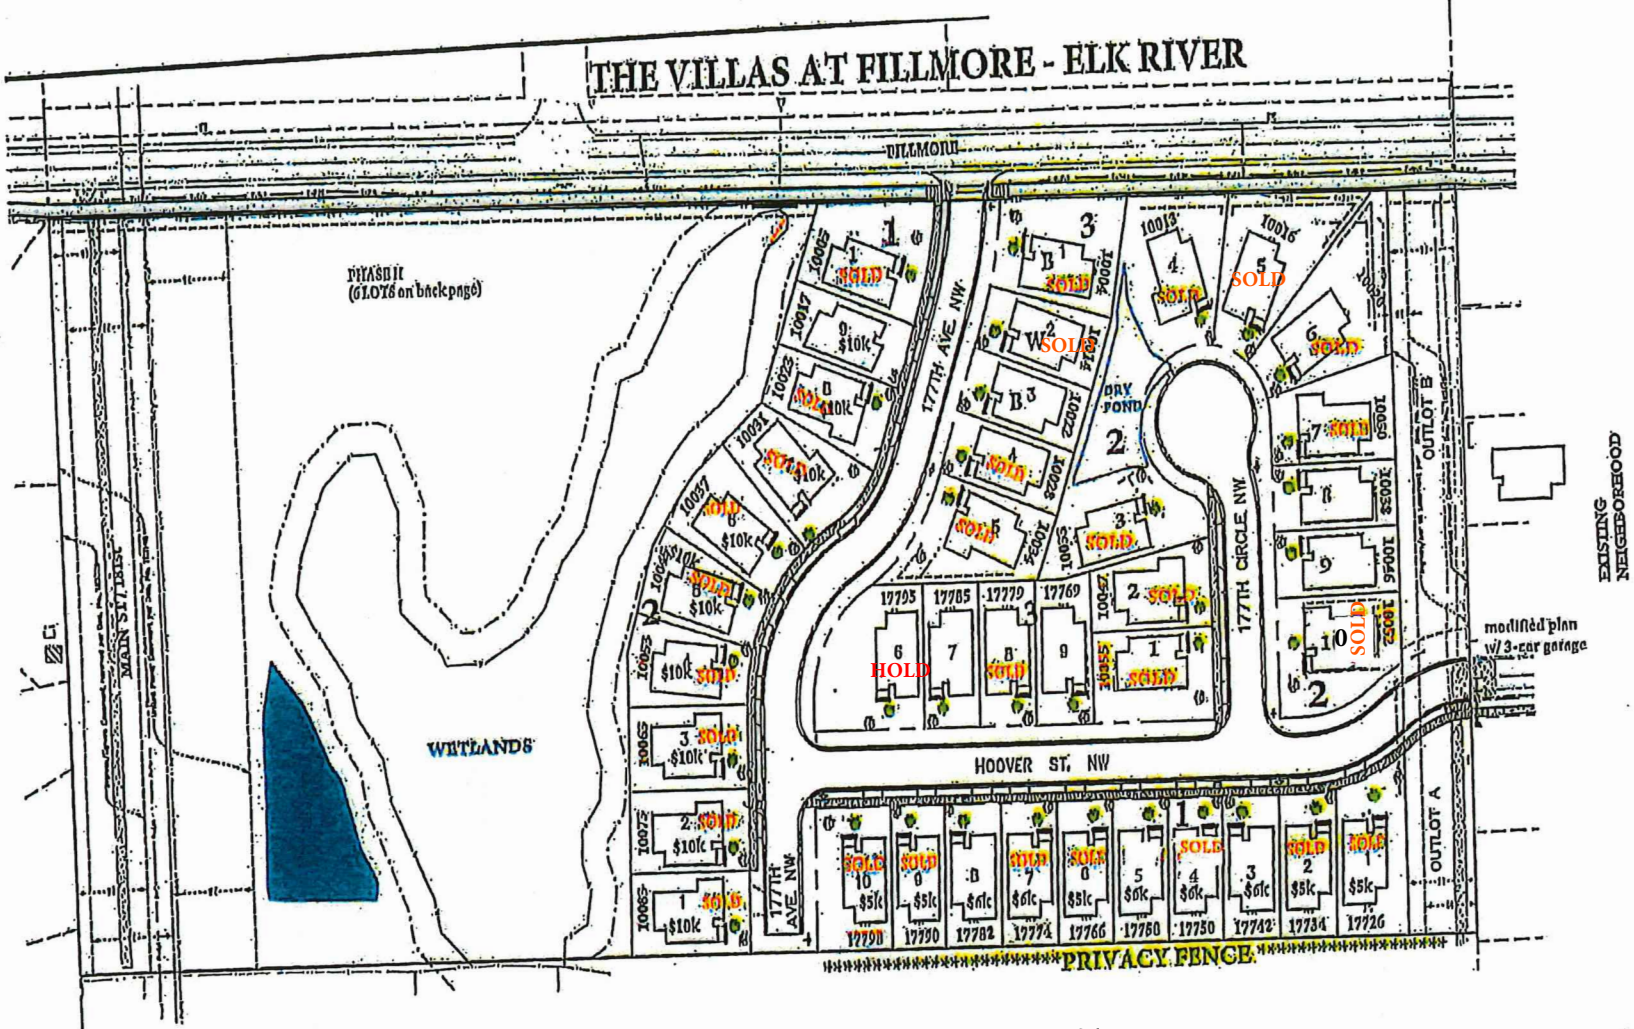

THE VILLAS AT FILLMORE - ELK RIVER

Last update 2.20.2026

MODNL TYPES
 D - Dillmoro
 W - White

Yellow highlighted addresses are 3-car garage lots.
 Orange highlighted addresses are possible wider garage lots
 Purple outlined lots are in the 2nd addition.

FILLMORE S

17